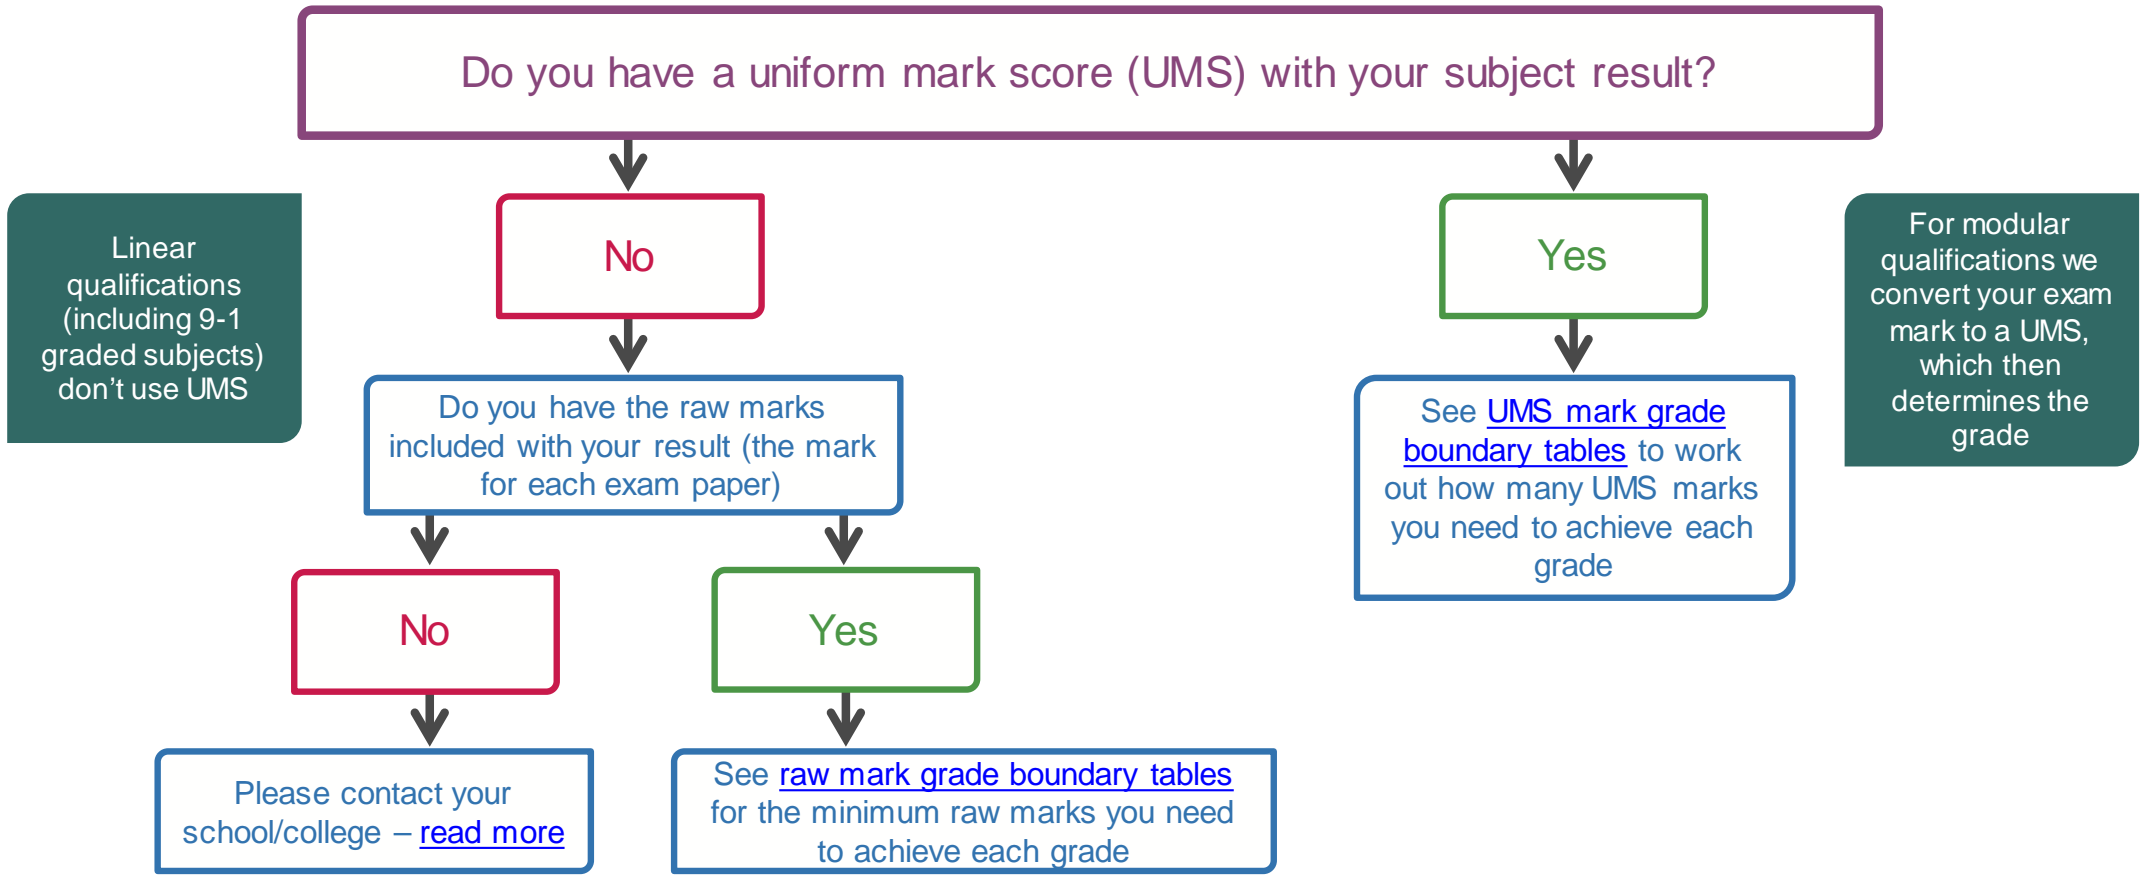

# Students – a quick guide to understanding your results

See when your subject will switch to the new linear qualifications for [GCSE](#) and [A-level](#)

Visit [aqa.org.uk](http://aqa.org.uk) to find out more about [grade boundaries](#) and [results day for students](#). Please speak with your school/college if you wish to discuss your results, **we cannot discuss students results over the phone.**