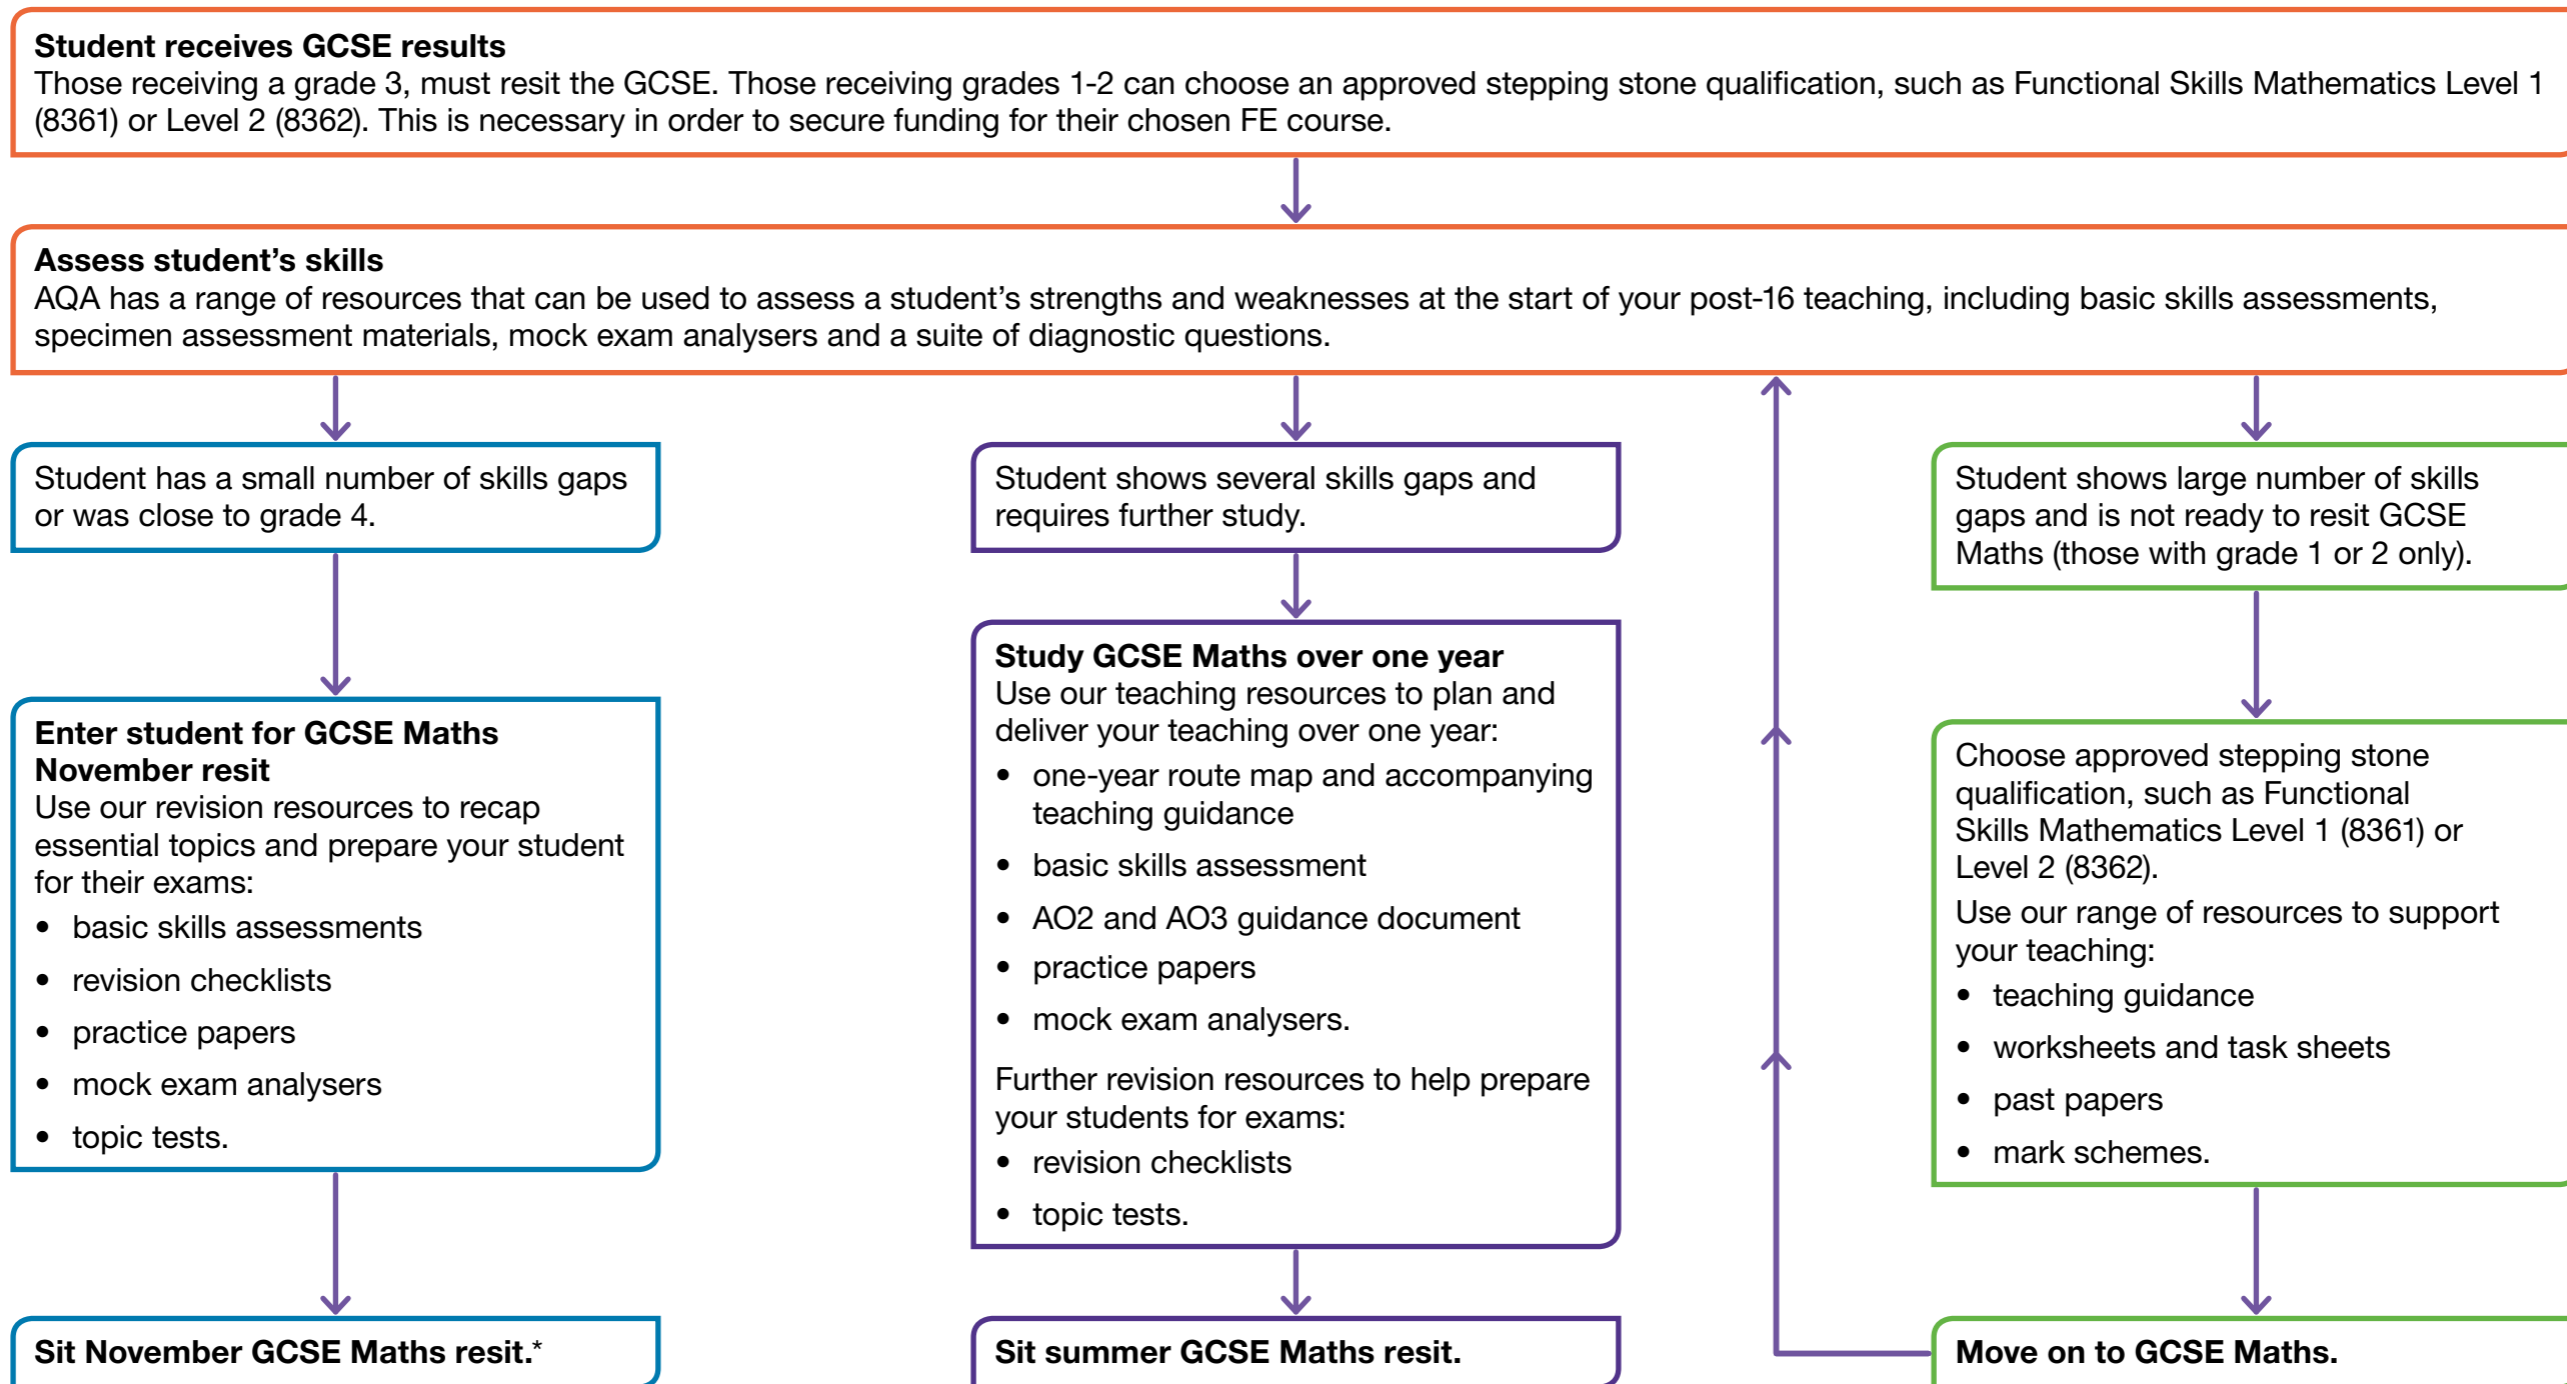

# Post-16 GCSE Maths resits: Study routes for students

\*Only available to students aged 16 or over on 31 August in the previous year.