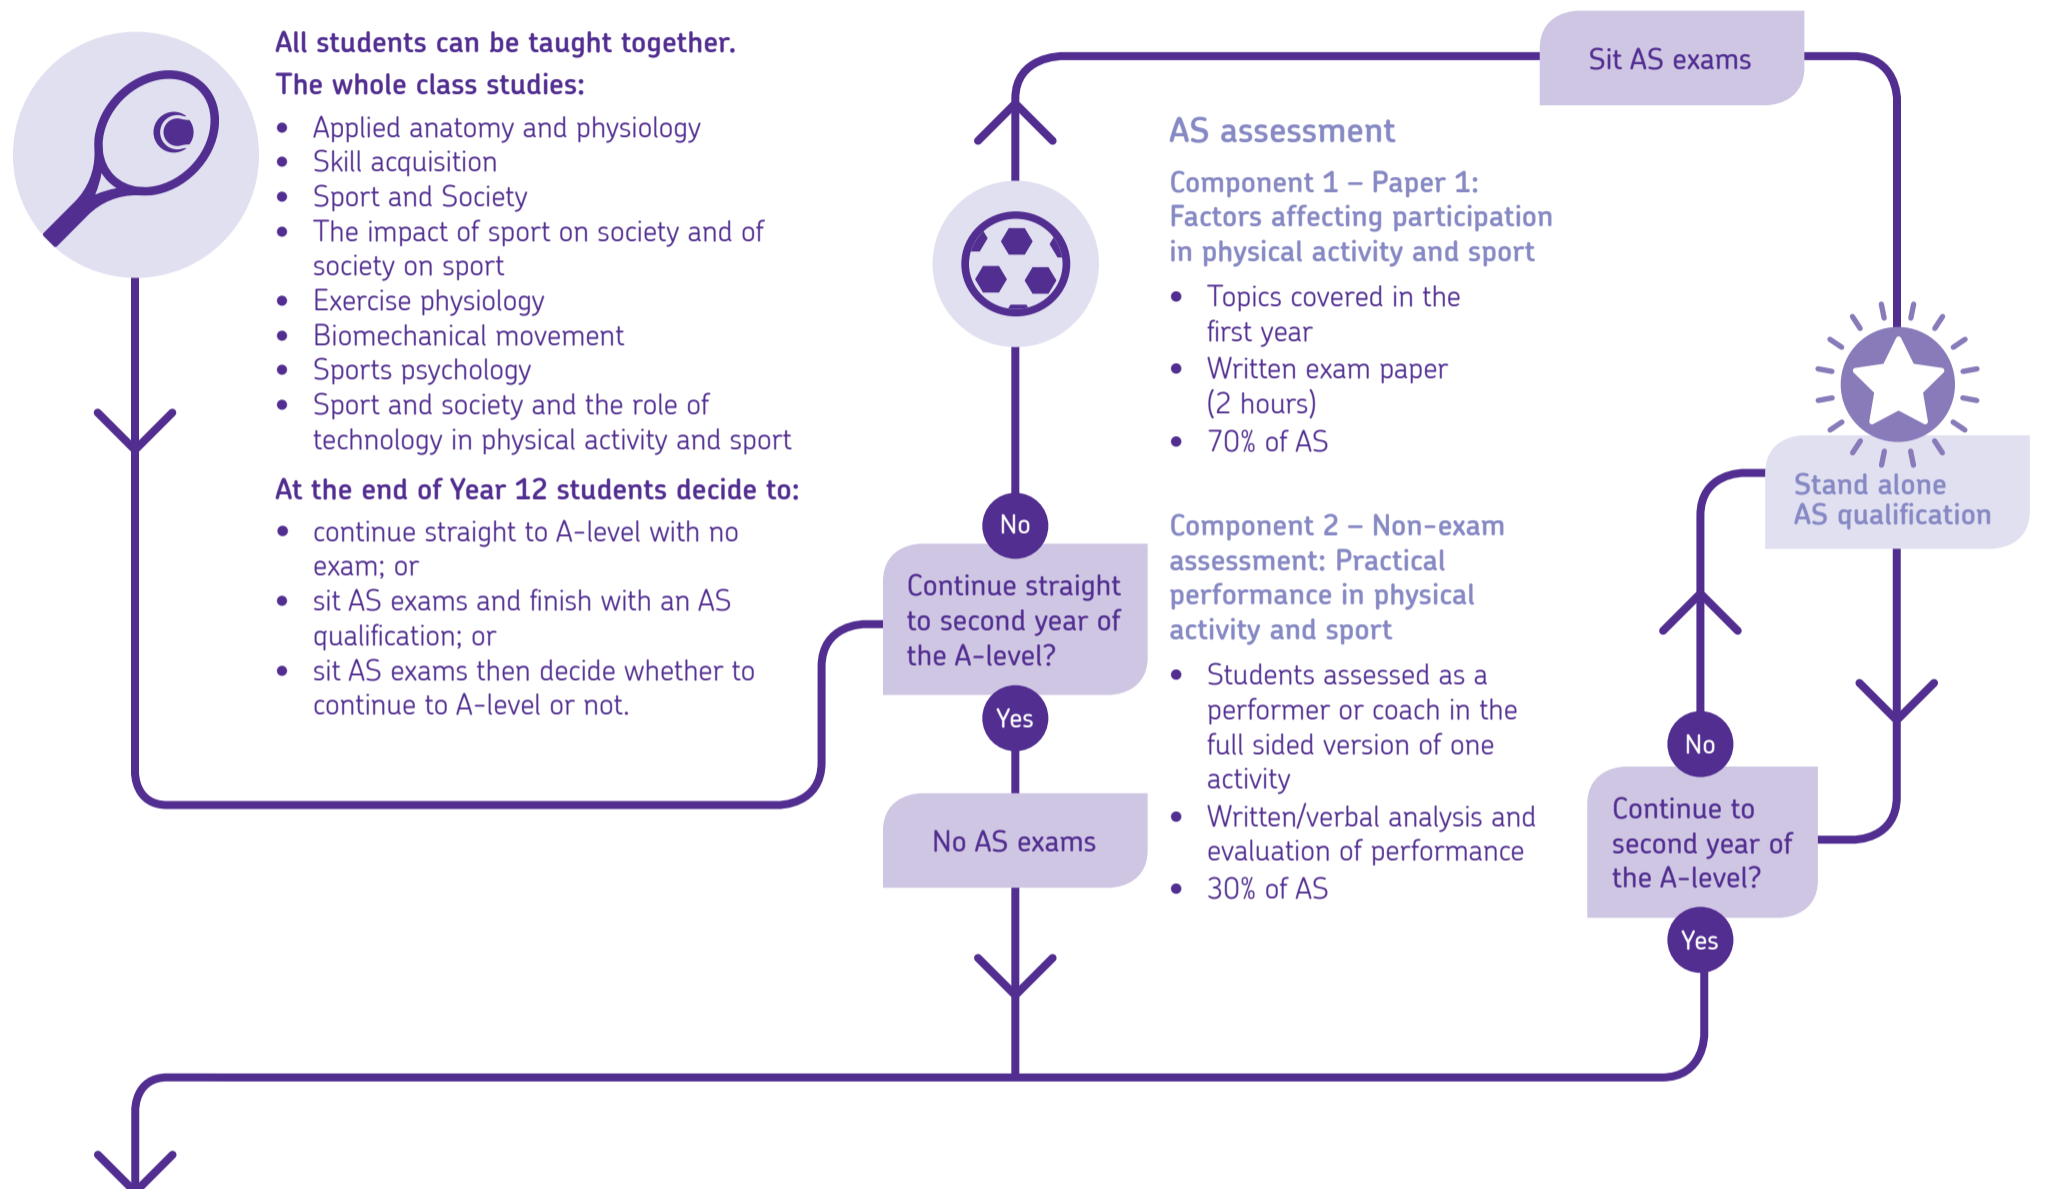

How to co-teach our AS and A-level Physical Education specifications

AS Year 12 and A-level Year 12 (first year)

A-level Year 13 (second year)