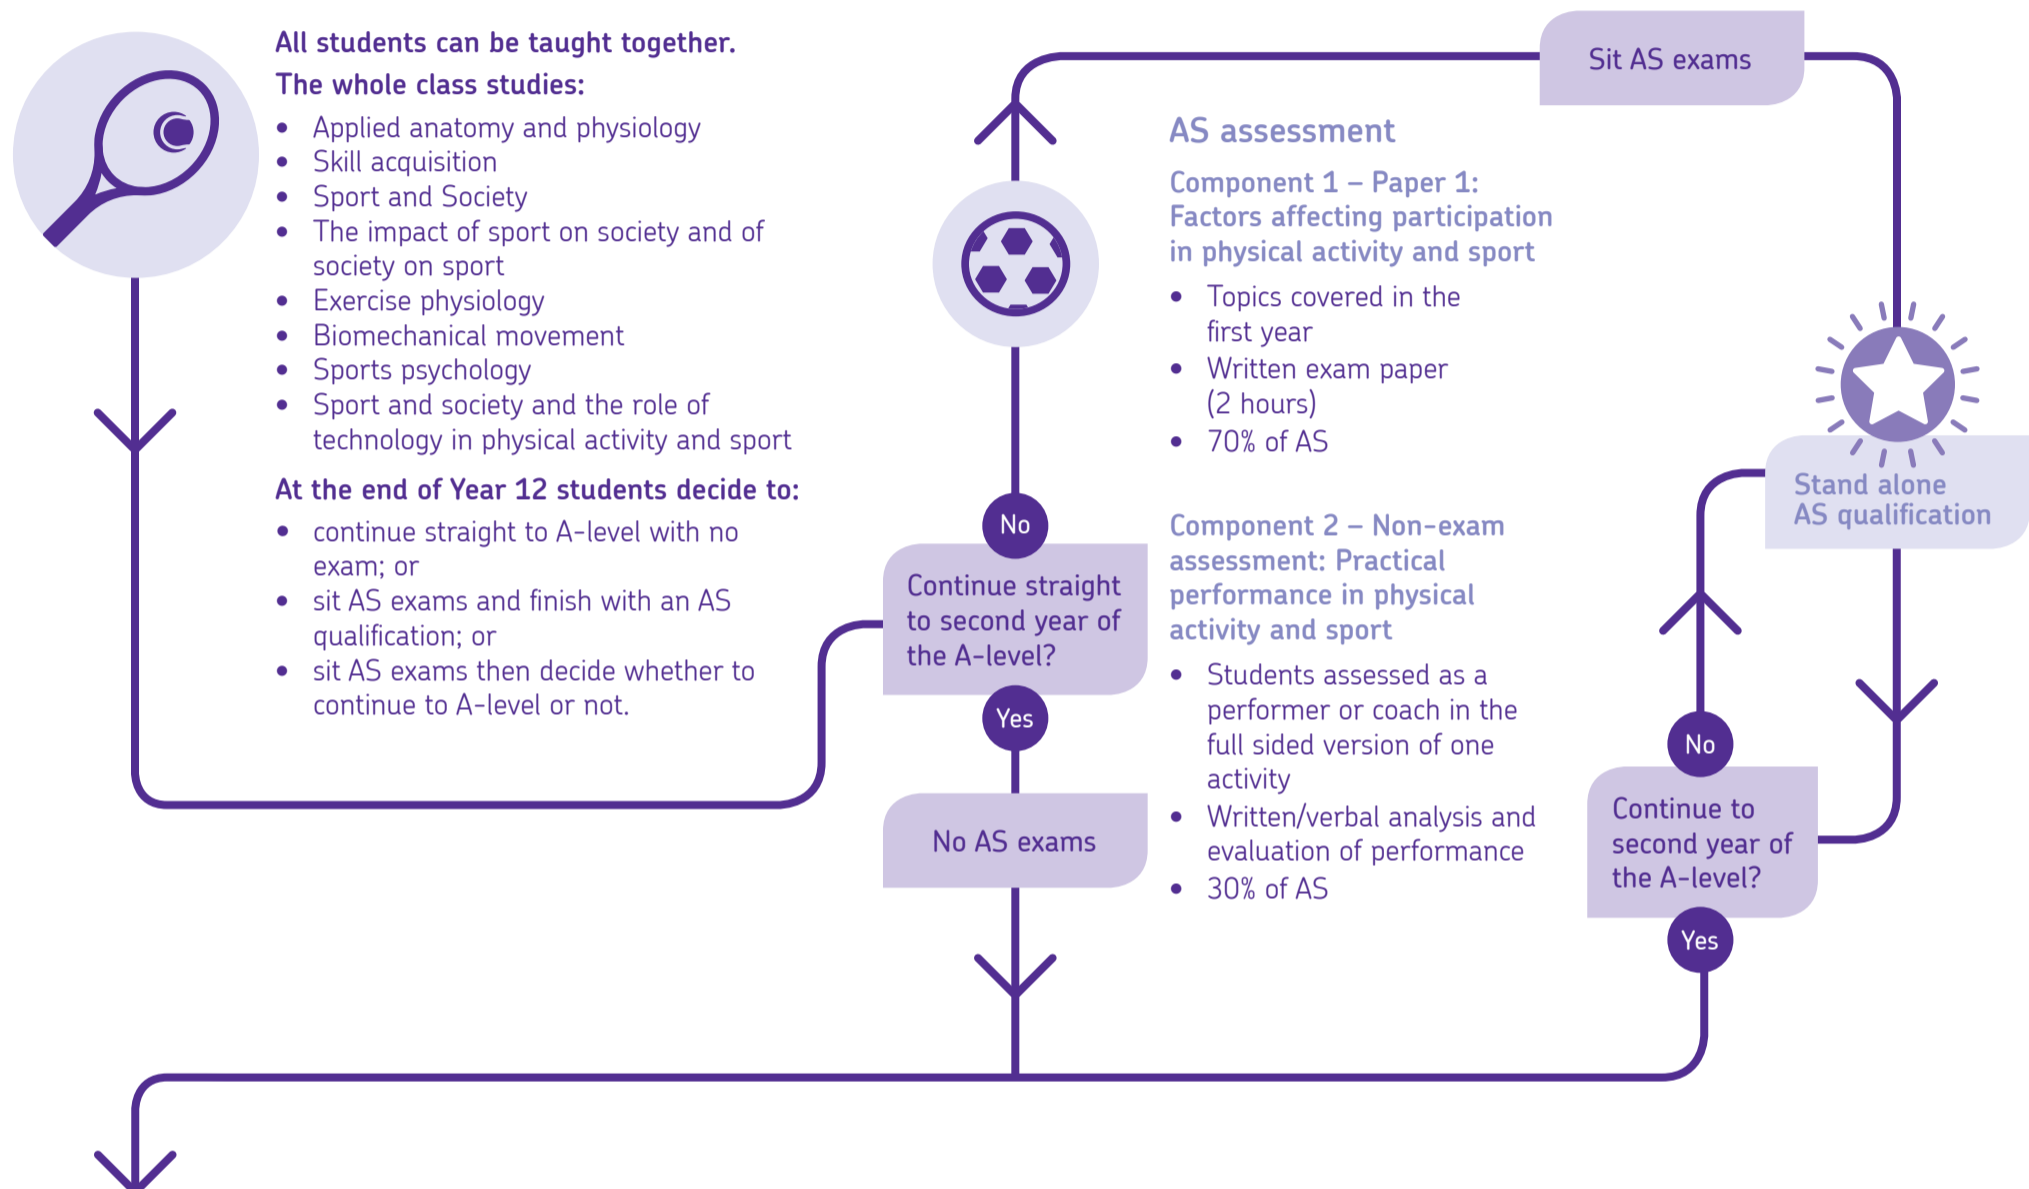

How to co-teach our AS and A-level Physical Education specifications

AS Year 12 and A-level Year 12 (first year)

A-level Year 13 (second year)