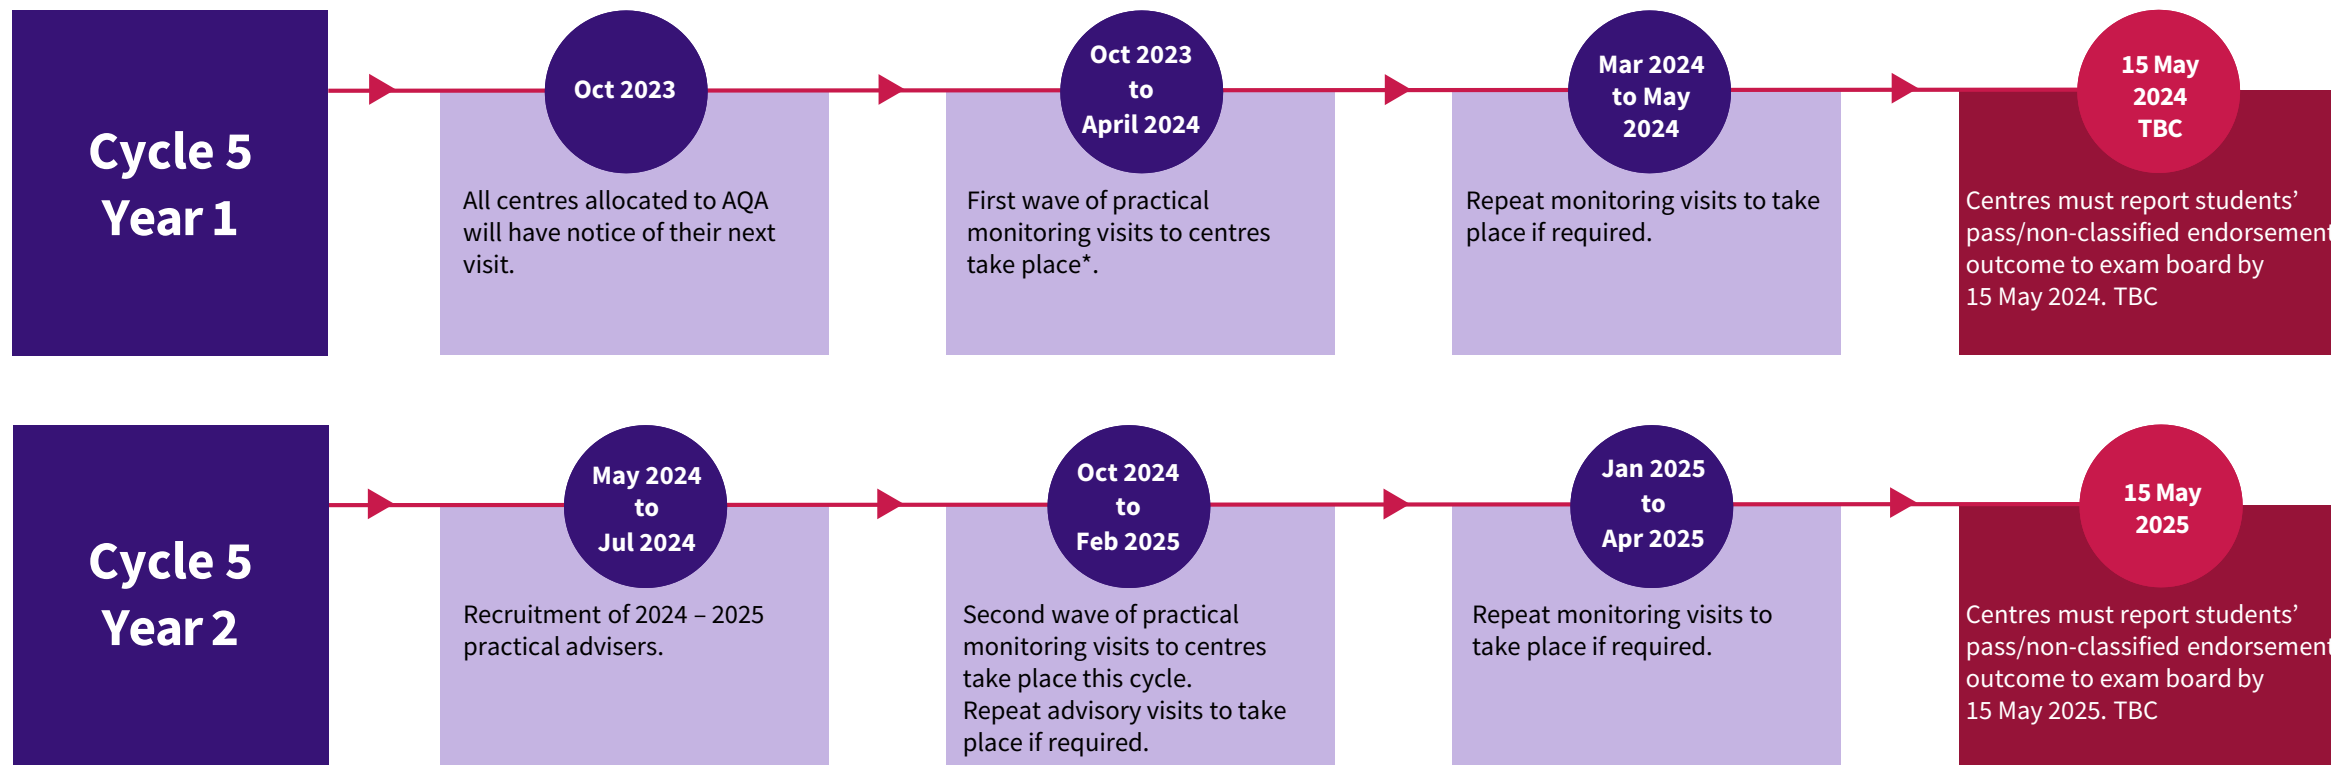

A-level sciences

Timeline for practical work monitoring

The monitoring timeline supporting the practical endorsement for science A-levels has been confirmed for the next examination series. We've summarised the main dates for you to keep in mind

* We're splitting the monitoring visits into two waves to avoid the start of the academic year or times when you're concentrating on preparing students for exams. Your Visiting Practical Adviser will give you at least two weeks' notice of their visit and will try to be flexible around your teaching timetable.